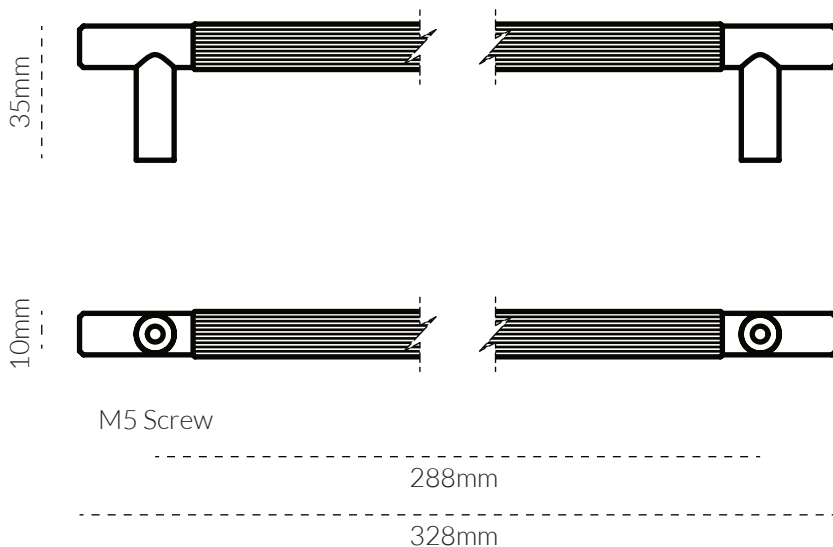

LINEAR PULL MEDIUM 328MM

TECH SPEC

SPECIFICATIONS

FINISH	SKU	FIXINGS ALSO INCLUDED
 Natural Brass	4055-328-US4	<ul style="list-style-type: none">- 2x M5 * 25mm Screw- 2x M5 * 40mm Screw- 2x M5 Spring Washer 
 Aged Brass	4055-328-AB	
 Bronze	4055-328-BR	
 Brushed Nickel	4055-328-BN	
 Matte Black	4055-328-US19	
 Matte White	4055-328-W	