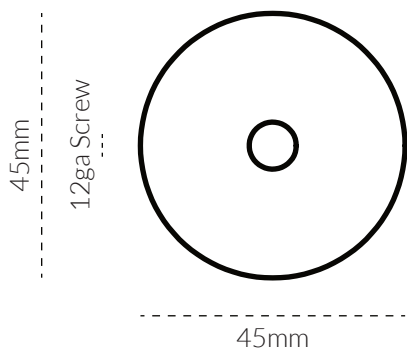

LINEAR DOORSTOP 100MM

TECH SPEC

SPECIFICATIONS

FINISH	SKU	FIXINGS ALSO INCLUDED
 Natural Brass	4072L-US4	- 1x 12ga * 50mm Timber Screw 
 Aged Brass	4072L-AB	
 Bronze	4072L-BR	
 Brushed Nickel	4072L-BN	
 Matte Black	4072L-US19	
 Matte White	4072L-W	