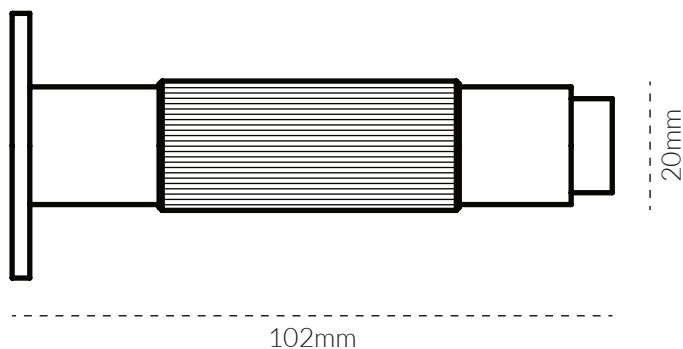

LINEAR DOORSTOP 100MM

TECH SPEC

SPECIFICATIONS

FINISH	SKU	FIXINGS ALSO INCLUDED
 Natural Brass	4072L-US4	- 1x 12ga * 50mm Timber Screw 
 Aged Brass	4072L-AB	
 Bronze	4072L-BR	
 Brushed Nickel	4072L-BN	
 Matte Black	4072L-US19	
 Matte White	4072L-W	