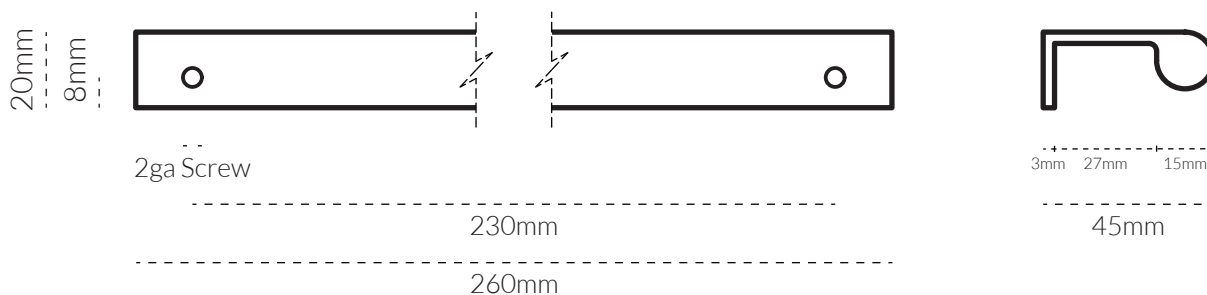

LINCOLN PULL LARGE 260MM

TECH SPEC

SPECIFICATIONS

FINISH	SKU	FIXINGS ALSO INCLUDED
 Natural Brass	4034-260-US4	- 2x 2ga * 15mm Timber Screw - 2x 2ga * 20mm Timber Screw 
 Aged Brass	4034-260-AB	
 Tumbled Brass	4034-260-TB	
 Bronze	4034-260-BR	
 Brushed Nickel	4034-260-BN	
 Tumbled Nickel	4034-260-TN	
 Matte Black	4034-260-US19	
 Matte White	4034-260-W	