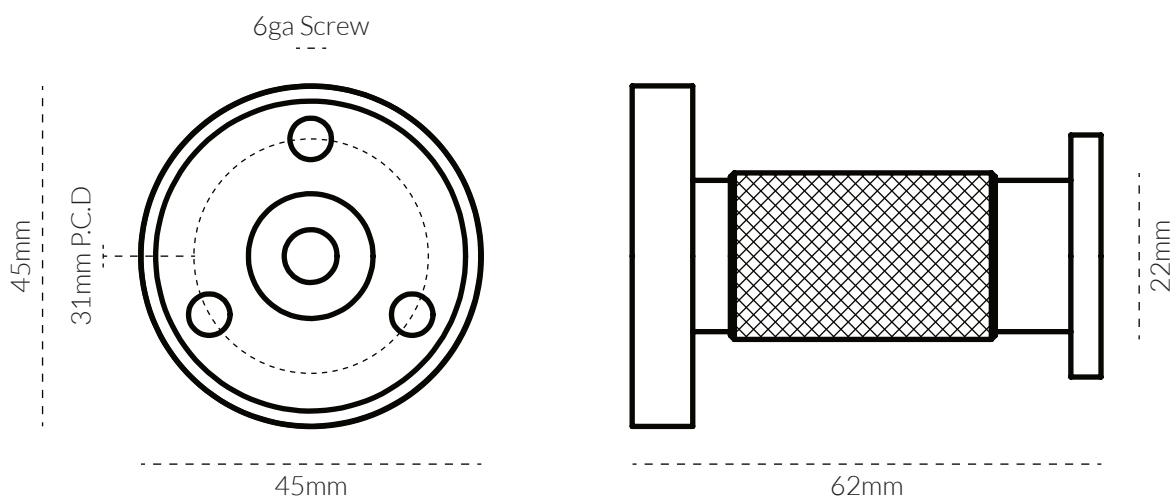

KINTORE TOWEL HOOK 62MM

TECH SPEC

SPECIFICATIONS

FINISH	SKU	FIXINGS ALSO INCLUDED
 Natural Brass	4071K-US4	- 3x 6ga * 40mm Timber Screw 
 Aged Brass	4071K-AB	
 Bronze	4071K-BR	
 Brushed Nickel	4071K-BN	
 Matte Black	4071K-US19	
 Matte White	4071K-W	