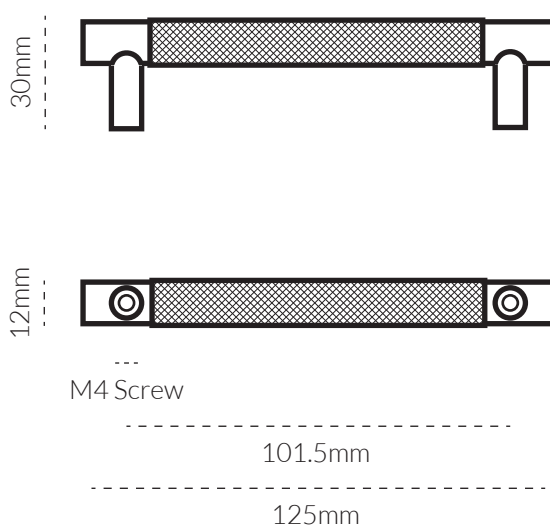

KINTORE PULL SMALL 125MM

TECH SPEC

SPECIFICATIONS

FINISH	SKU	FIXINGS ALSO INCLUDED
 Natural Brass	4032-US4-4	- 2x M4 * 25mm Screw - 2x M4 * 40mm Screw - 2x M4 spring Washer 
 Aged Brass	4032-AB-4	
 Bronze	4032-BR-4	
 Brushed Nickel	4032-BN-4	
 Matte Black	4032-US19-4	
 Matte White	4032-W-4	