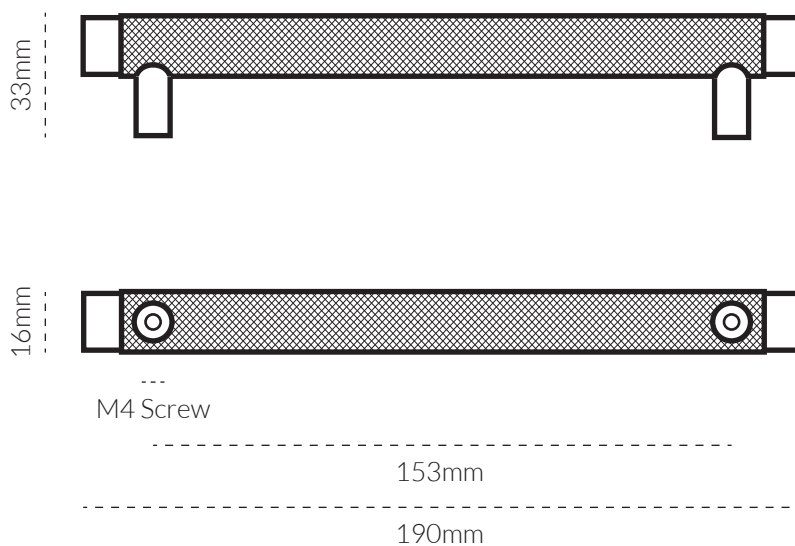

KINTORE PULL MEDIUM 190MM

TECH SPEC

SPECIFICATIONS

FINISH	SKU	FIXINGS ALSO INCLUDED
 Natural Brass	4032-US4-6	- 2x M4 * 25mm Screw - 2x M4 * 40mm Screw - 2x M4 Spring Washer 
 Aged Brass	4032-AB-6	
 Bronze	4032-BR-6	
 Brushed Nickel	4032-BN-6	
 Matte Black	4032-US19-6	
 Matte White	4032-W-6	