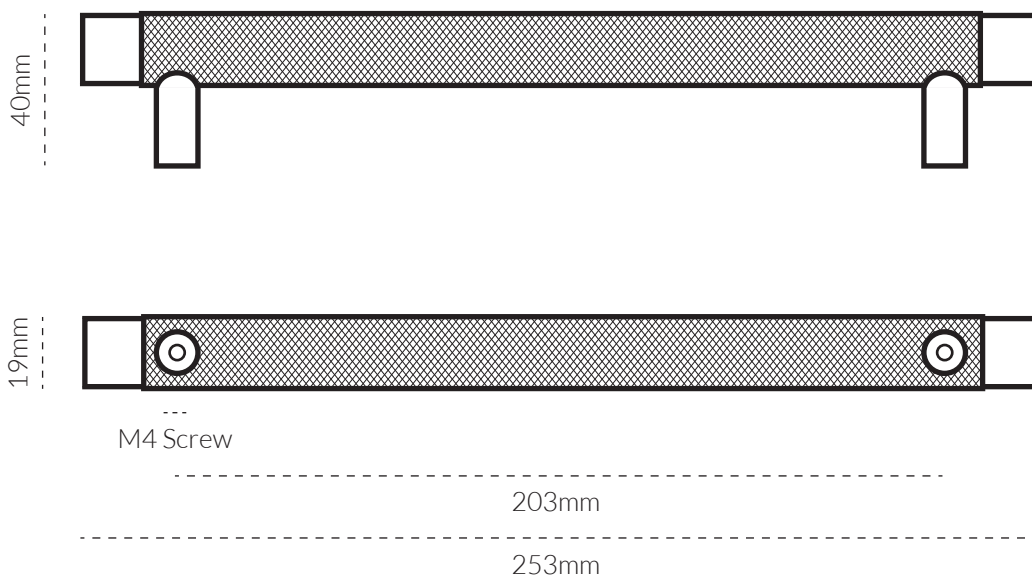

KINTORE PULL LARGE 253MM

TECH SPEC

SPECIFICATIONS

FINISH	SKU	FIXINGS ALSO INCLUDED
 Natural Brass	4032-US4-8	- 2x M4 * 25mm Screw - 2x M4 * 40mm Screw - 2x M4 Spring Washer 
 Aged Brass	4032-AB-8	
 Bronze	4032-BR-8	
 Brushed Nickel	4032-BN-8	
 Matte Black	4032-US19-8	
 Matte White	4032-W-8	