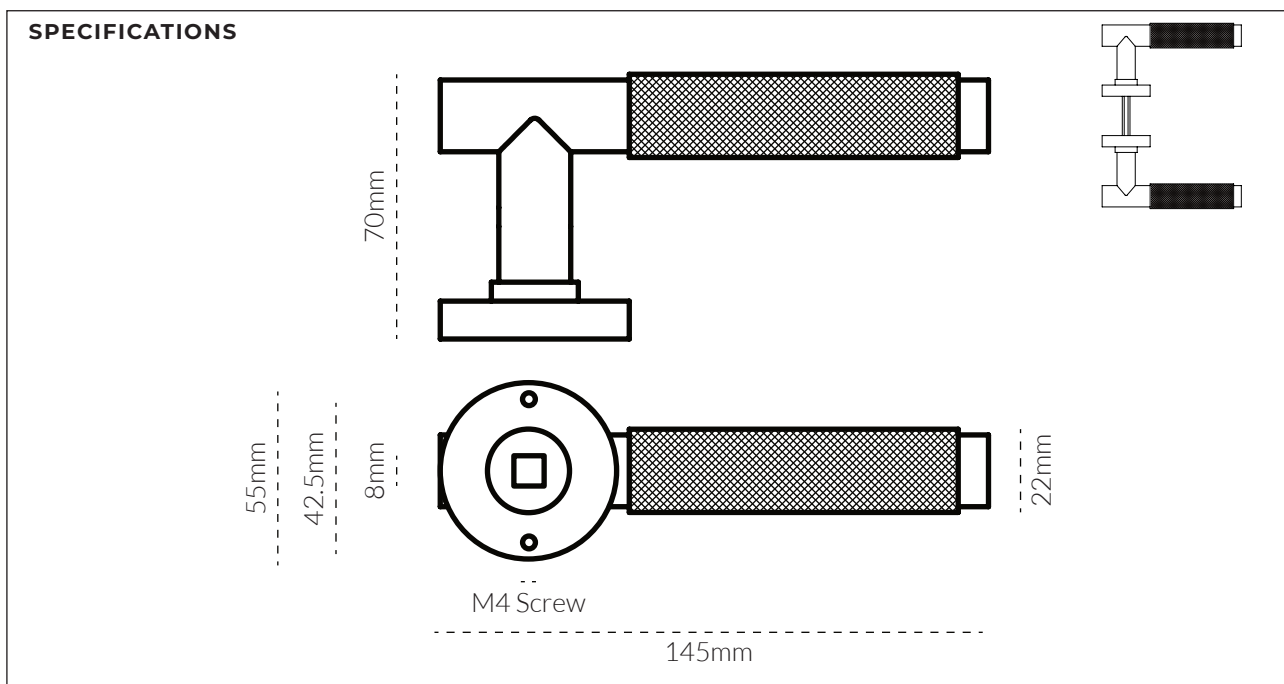

# KINTORE LEVER SET 145MM

## TECH SPEC

| FINISH         | SKU        | FIXINGS ALSO INCLUDED   |
|----------------|------------|---|
| Natural Brass  | 4222K-US4  | <ul style="list-style-type: none"> <li>- 1x Striker Plate</li> <li>- 1x Latch Plate</li> <li>- 1x Latch</li> <li>- 2x M4 * 15mm Screw</li> <li>- 2x M4 * 25mm Screw</li> <li>- 2x M4 * 35mm Screw</li> <li>- 4x 2ga Screw</li> <li>- 6x 2ga Self-tapping Screw</li> <li>- 2x M4 Screw Extension</li> <li>- 1x M8 Pin</li> <li>- 2x M8 Spring Pin</li> </ul> |
| Aged Brass     | 4222K-AB   |   |
| Bronze         | 4222K-BR   |   |
| Brushed Nickel | 4222K-BN   |   |
| Matte Black    | 4222K-US19 |   |
| Matte White    | 4222K-W    |   |