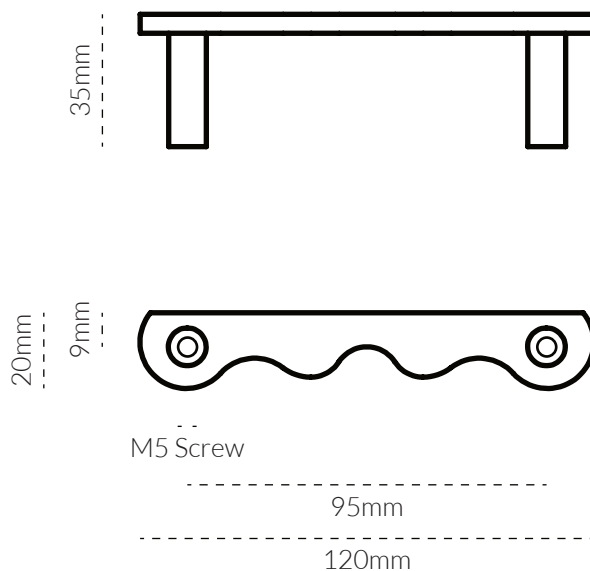

KARU PULL SMALL 120MM

TECH SPEC

SPECIFICATIONS

FINISH	SKU	FIXINGS ALSO INCLUDED
 Natural Brass	4074-120-US4	<ul style="list-style-type: none">- 2x M5 * 25mm Screw- 2x M5 * 40mm Screw- 2x M5 Spring Washer 
 Aged Brass	4074-120-AB	
 Tumbled Brass	4074-120-TB	
 Bronze	4074-120-BR	
 Brushed Nickel	4074-120-BN	
 Matte Black	4074-120-US19	
 Matte White	4074-120-W	