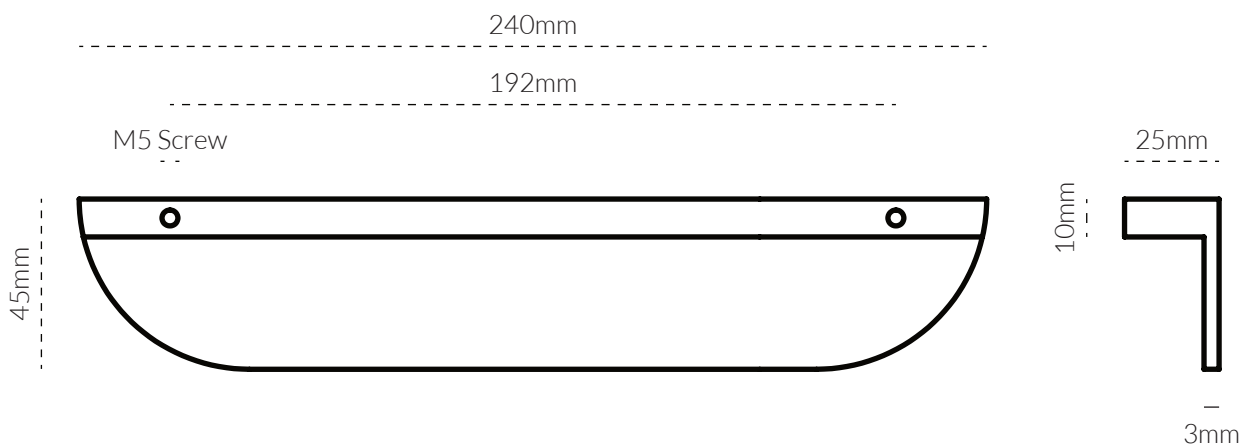

# ISLA PULL XL 240MM

## TECH SPEC

### SPECIFICATIONS

FINISH	SKU	FIXINGS ALSO INCLUDED
 Natural Brass	4057-240-US4	2x M5 * 25mm Screw 2x M5 * 40mm Screw 4x M5 Spring Washer 
 Aged Brass	4057-240-AB	
 Tumbled Brass	4057-240-TB	
 Bronze	4057-240-BR	
 Brushed Nickel	4057-240-BN	
 Tumbled Nickel	4057-240-TN	
 Matte Black	4057-240-US19	
 Matte White	4057-240-W	