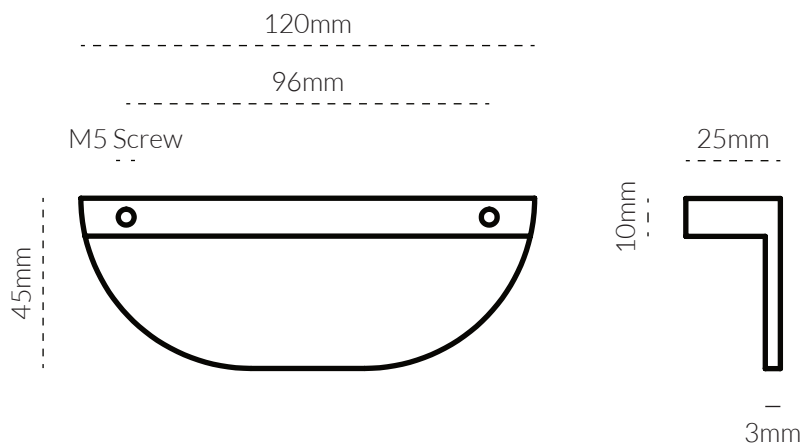

ISLA PULL 120MM

TECH SPEC

SPECIFICATIONS

FINISH	SKU	FIXINGS ALSO INCLUDED
 Natural Brass	4057-120-US4	2x M5 * 25mm Screw 2x M5 * 40mm Screw 4x M5 Spring Washer 
 Aged Brass	4057-120-AB	
 Tumbled Brass	4057-120-TB	
 Bronze	4057-120-BR	
 Brushed Nickel	4057-120-BN	
 Tumbled Nickel	4057-120-TN	
 Matte Black	4057-120-US19	
 Matte White	4057-120-W	