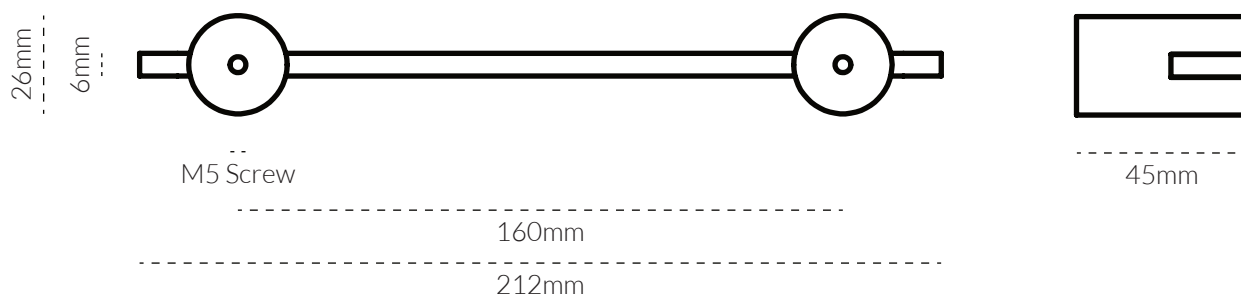

INTERSECT PULL SMALL 212MM

TECH SPEC

SPECIFICATIONS

FINISH	SKU	FIXINGS ALSO INCLUDED
 Natural Brass	4063-212-US4	<ul style="list-style-type: none"> - 2x M5 * 25mm Screw - 2x M5 * 40mm Screw - 4x M5 Spring Washer 
 Aged Brass	4063-212-AB	
 Tumbled Brass	4063-212-TB	
 Bronze	4063-212-BR	
 Brushed Nickel	4063-212-BN	
 Matte Black	4063-212-US19	
 Matte White	4063-212-W	