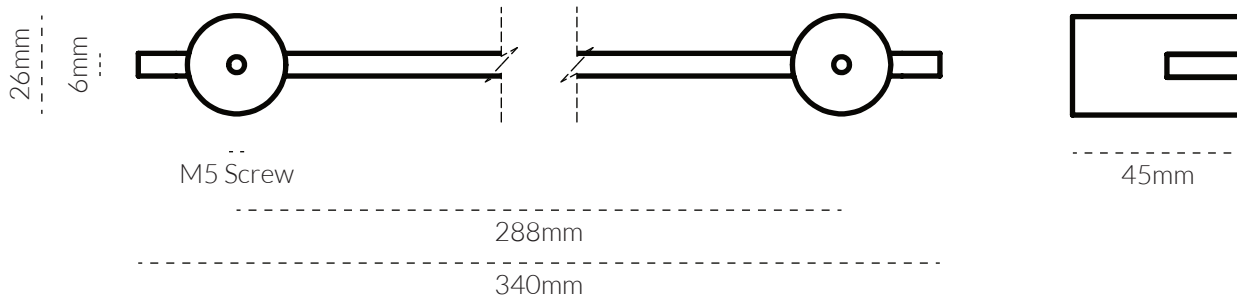

## INTERSECT PULL MEDIUM 340MM

TECH SPEC

### SPECIFICATIONS

| FINISH   | SKU           | FIXINGS ALSO INCLUDED  |
|--|---------------|--|
|  Natural Brass  | 4063-340-US4  | <ul style="list-style-type: none"><li>- 2x M5 * 25mm Screw</li><li>- 2x M5 * 40mm Screw</li><li>- 4x M5 Spring Washer</li></ul>  |
|  Aged Brass     | 4063-340-AB   |  |
|  Tumbled Brass  | 4063-340-TB   |  |
|  Bronze         | 4063-340-BR   |  |
|  Brushed Nickel | 4063-340-BN   |  |
|  Matte Black    | 4063-340-US19 |  |
|  Matte White    | 4063-340-W    |  |