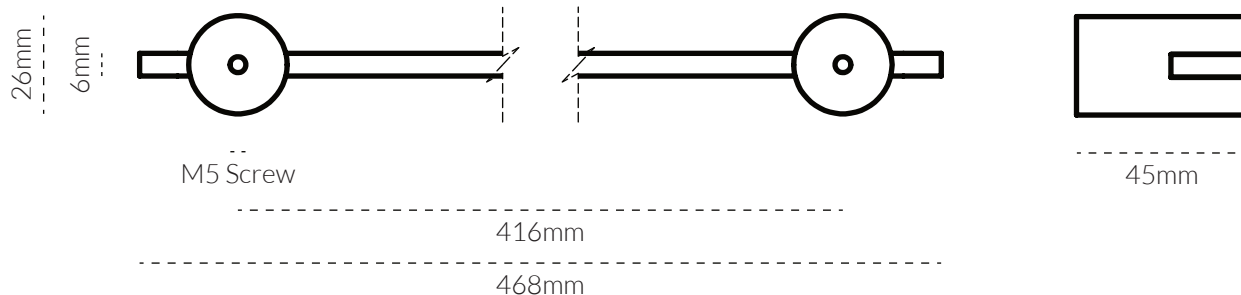

FINISH	SKU	FIXINGS ALSO INCLUDED
Natural Brass	4063-468-US4	- 2x M5 * 25mm Screw - 2x M5 * 40mm Screw - 4x M5 Spring Washer
Aged Brass	4063-468-AB	
Tumbled Brass	4063-468-TB	
Bronze	4063-468-BR	
Brushed Nickel	4063-468-BN	
Matte Black	4063-468-US19	
Matte White	4063-468-W	

CARE INSTRUCTIONS

Wipe with damp cloth and avoid using any chemicals.