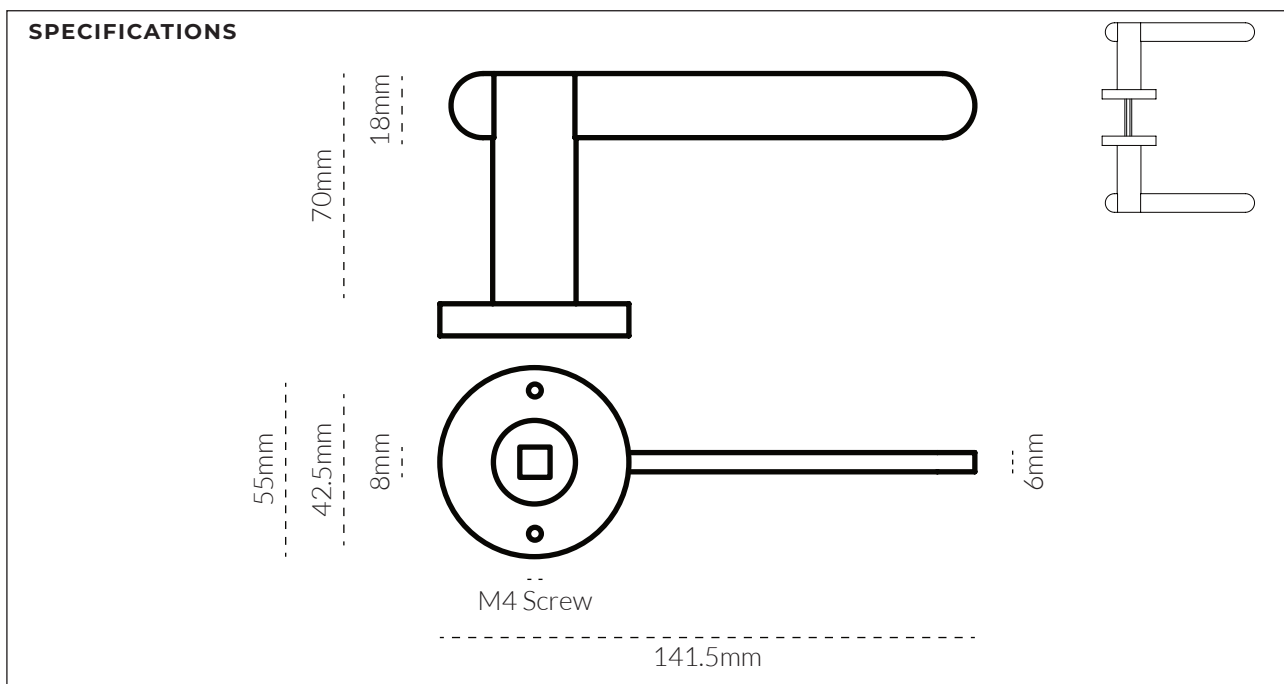

INTERSECT LEVER SET 145MM

TECH SPEC

FINISH	SKU	FIXINGS ALSO INCLUDED
 Natural Brass	4223-US4	<ul style="list-style-type: none"> - 1x Striker Plate - 1x Latch Plate - 1x Latch - 2x M4 * 15mm Screw - 2x M4 * 25mm Screw - 2x M4 * 35mm Screw - 4x 2ga Screw - 6x 2ga Self-tapping Screw - 2x M4 Screw Extension - 1x M8 Pin - 2x M8 Spring Pin 
 Aged Brass	4223-AB	
 Tumbled Brass	4223-TB	
 Bronze	4223-BR	
 Brushed Nickel	4223-BN	
 Matte Black	4223-US19	
 Matte White	4223-W	