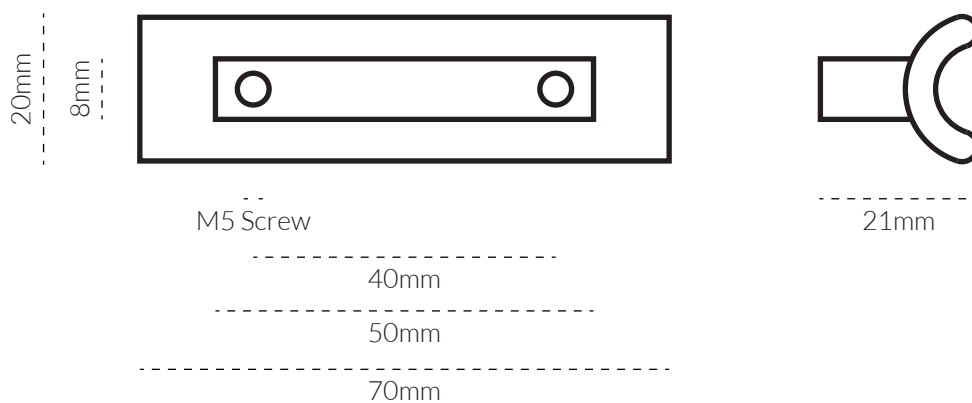

## INLINE PULL SMALL 70MM

#### SPECIFICATIONS

FINISH	SKU	FIXINGS ALSO INCLUDED
 Tumbled Brass	<b>4069-70-TB</b>	<ul style="list-style-type: none"><li>- 2x M5 * 25mm Screw</li><li>- 2x M5 * 40mm Screw</li><li>- 2x M5 Spring Washer</li></ul> 
 Tumbled Nickel	<b>4069-70-AB</b>	