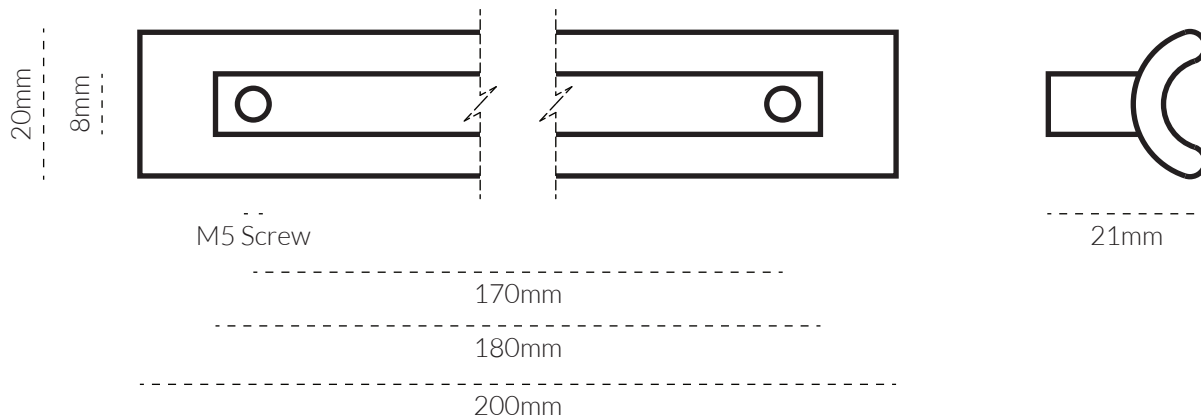

INLINE PULL LARGE 200MM

TECH SPEC

SPECIFICATIONS

FINISH	SKU	FIXINGS ALSO INCLUDED
 Tumbled Brass	4069-200-TB	<ul style="list-style-type: none">- 2x M5 * 25mm Screw- 2x M5 * 40mm Screw- 2x M5 Spring Washer 
 Tumbled Nickel	4069-200-AB	