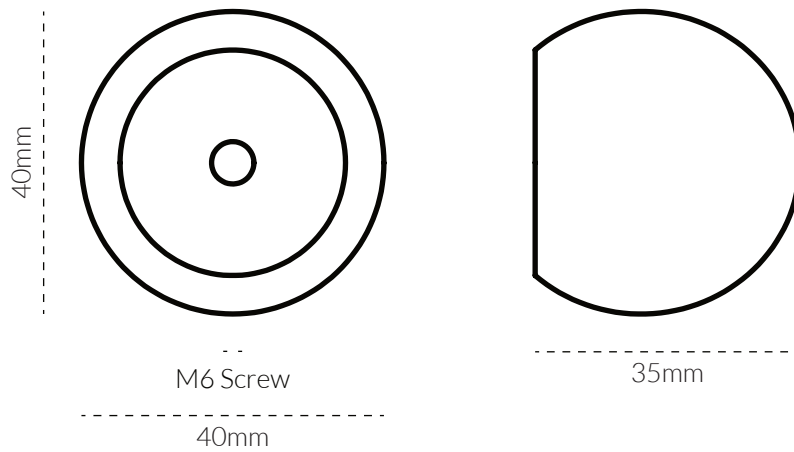

HUBBLE KNOB SMALL 40MM

TECH SPEC

SPECIFICATIONS

FINISH	SKU	FIXINGS ALSO INCLUDED
 Black Marble	HUB-BLK-4	 <ul style="list-style-type: none">- 1x M6 * 25mm Hex Screw- 1x M6 * 40mm Hex Screw
 Carrara Marble	HUB-CAR-4	
 Cinderella Grey	HUB-TUND-4	
 Callacatta Viola	HUB-VIO-4	
 Travertine	HUB-TRAV-4	