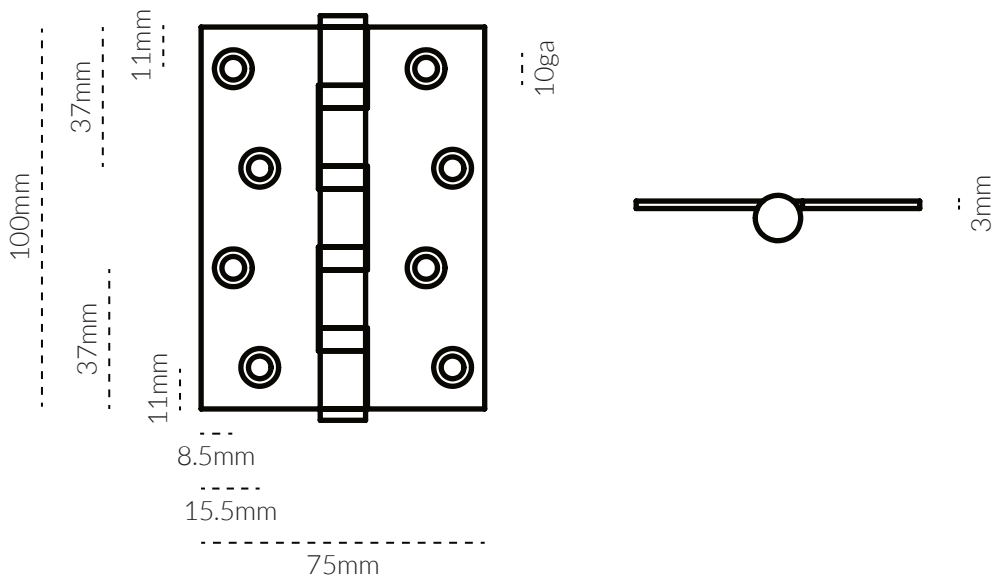

HINGE SMALL 75MM

TECH SPEC

SPECIFICATIONS

FINISH	SKU	FIXINGS ALSO INCLUDED
 Natural Brass	259B-4BB-75-US4	- 8x 10ga * 30mm Timber Screw 
 Aged Brass	259B-4BB-75-AB	
 Tumbled Brass	259B-4BB-75-TB	
 Bronze	259B-4BB-75-BR	
 Brushed Nickel	259B-4BB-75-BN	
 Tumbled Nickel	259B-4BB-75-TN	
 Matte Black	259B-4BB-75-US19	
 Matte White	259B-4BB-75-W	