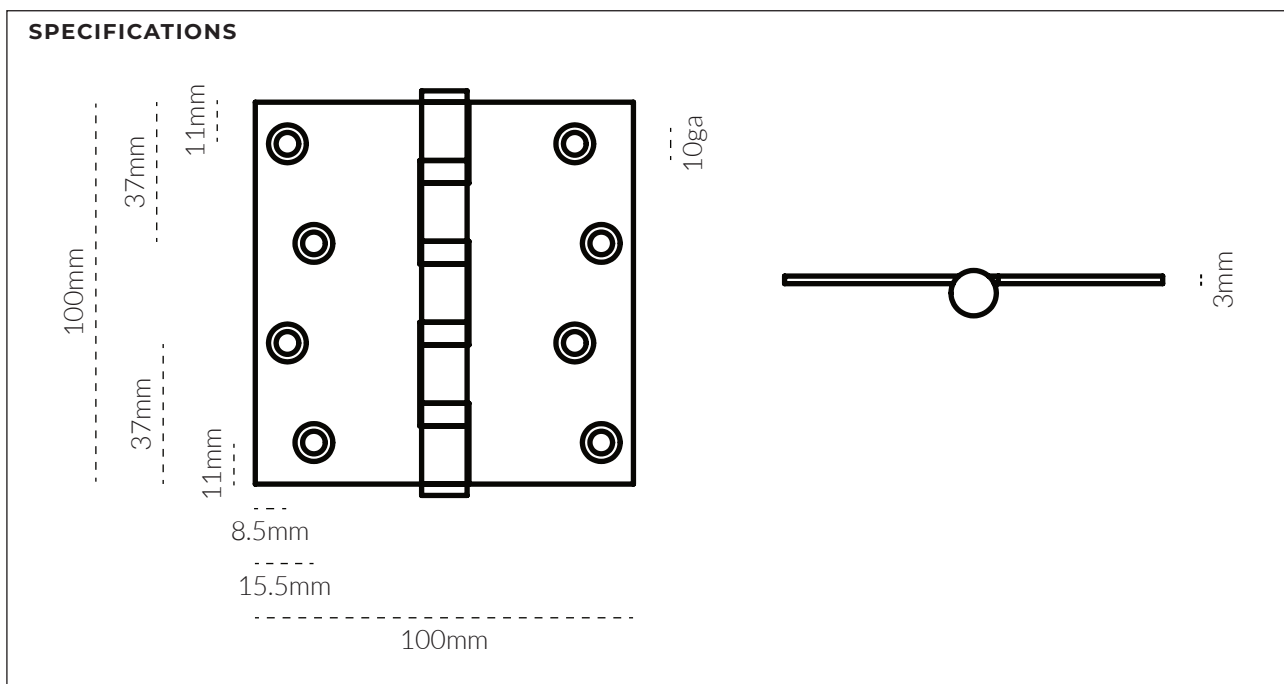

# HINGE LARGE 100MM

## TECH SPEC

FINISH	SKU	FIXINGS ALSO INCLUDED
 Natural Brass	259B-4BB-100-US4	- 8x 10ga * 30mm Timber Screw  
 Aged Brass	259B-4BB-100-AB	
 Tumbled Brass	259B-4BB-100-TB	
 Bronze	259B-4BB-100-BR	
 Brushed Nickel	259B-4BB-100-BN	
 Tumbled Nickel	259B-4BB-100-TN	
 Matte Black	259B-4BB-100-US19	
 Matte White	259B-4BB-100-W	