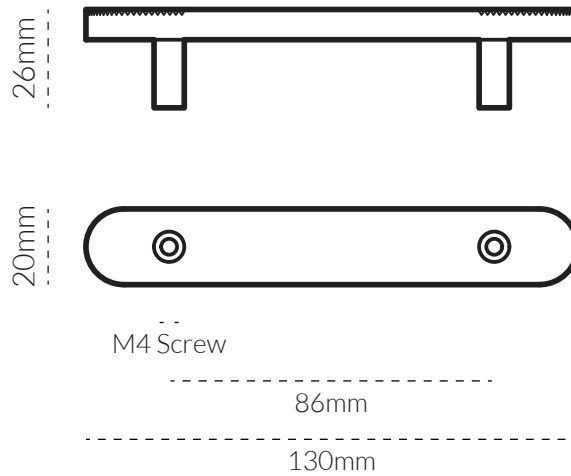

HENTLEY PULL SMALL 130MM

TECH SPEC

SPECIFICATIONS

FINISH	SKU	FIXINGS ALSO INCLUDED
 Natural Brass	4039-86-US4	<ul style="list-style-type: none">- 2x M4 * 25mm Screw- 2x M4 * 40mm Screw- 4x M4 Spring Washer 
 Bronze	4039-86-BR	
 Brushed Nickel	4039-86-BN	
 Matte Black	4039-86-US19	
 Matte White	4039-86-W	