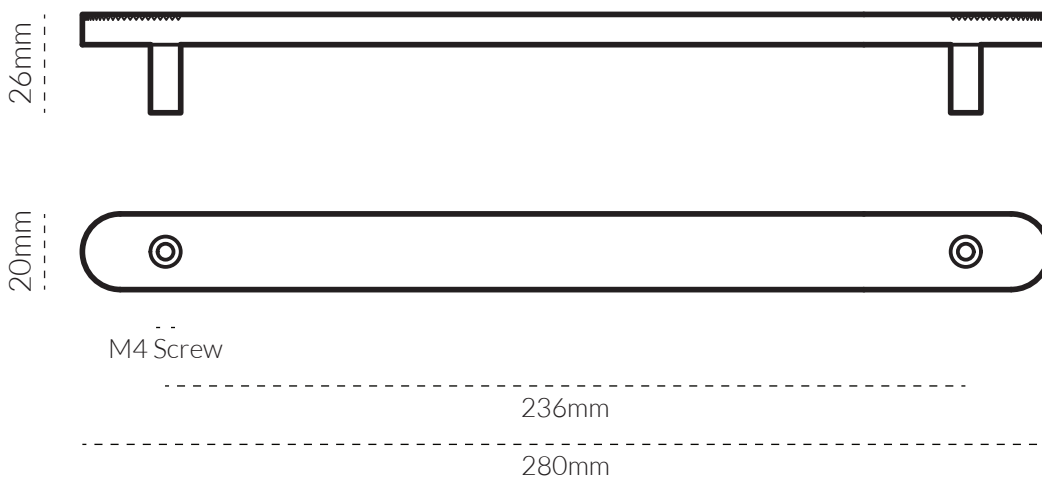

## HENTLEY PULL LARGE 280MM

TECH SPEC

### SPECIFICATIONS

FINISH	SKU	FIXINGS ALSO INCLUDED
 Natural Brass	4039-236-US4	<ul style="list-style-type: none"><li>- 2x M4 * 25mm Screw</li><li>- 2x M4 * 40mm Screw</li><li>- 4x M4 Spring Washer</li></ul> 
 Bronze	4039-236-BR	
 Brushed Nickel	4039-236-BN	
 Matte Black	4039-236-US19	
 Matte White	4039-236-W	