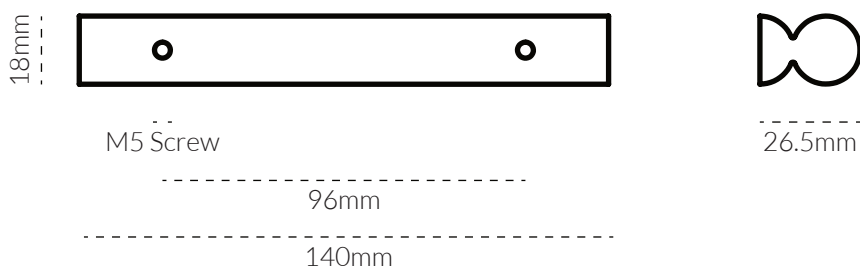

FLEUR PULL SMALL 140MM

TECH SPEC

SPECIFICATIONS

| FINISH | SKU | FIXINGS ALSO INCLUDED |
|--|---------------|--|
|  Natural Brass | 4056-140-US4 | <ul style="list-style-type: none">- 2x M5 * 25mm Screw- 2x M5 * 40mm Screw- 2x M5 Spring Washer  |
|  Aged Brass | 4056-140-AB | |
|  Tumbled Brass | 4056-140-TB | |
|  Bronze | 4056-140-BR | |
|  Brushed Nickel | 4056-140-BN | |
|  Tumbled Nickel | 4056-140-TN | |
|  Matte Black | 4056-140-US19 | |
|  Matte White | 4056-140-W | |