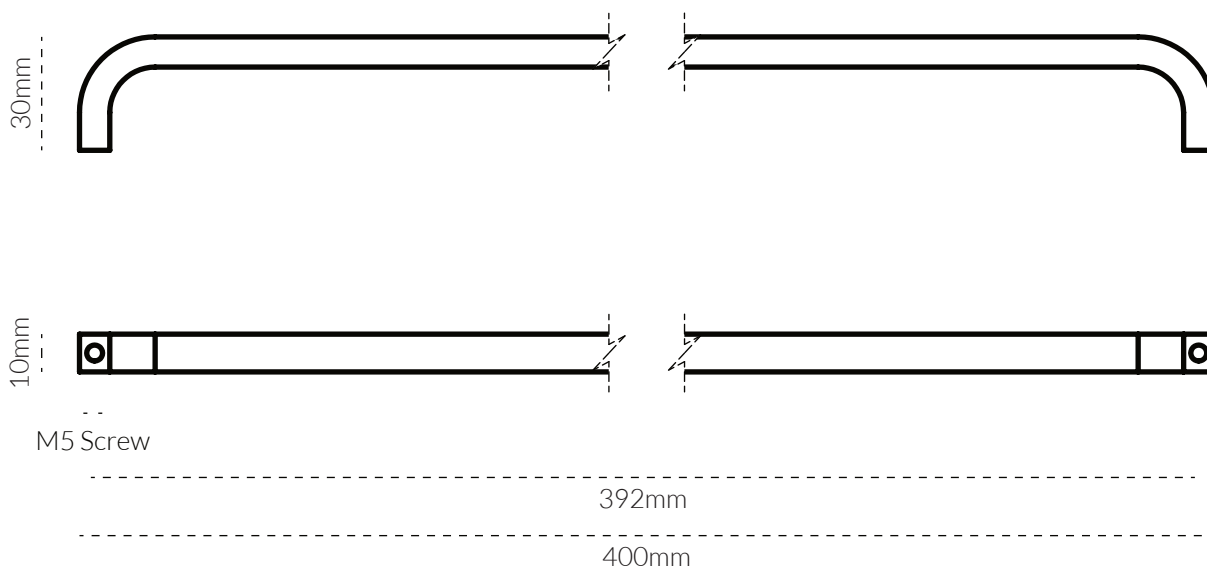

## CURVE PULL MEDIUM 400MM

### TECH SPEC

#### SPECIFICATIONS

FINISH	SKU	FIXINGS ALSO INCLUDED
 Natural Brass	4051-400-US4	<ul style="list-style-type: none"> <li>- 2x M5 * 25mm Screw</li> <li>- 2x M5 * 40mm Screw</li> <li>- 2x M5 Spring Washer</li> </ul> 
 Aged Brass	4051-400-AB	
 Tumbled Brass	4051-400-TB	
 Bronze	4051-400-BR	
 Brushed Nickel	4051-400-BN	
 Tumbled Nickel	4051-400-TN	
 Matte Black	4051-400-US19	
 Matte White	4051-400-W	