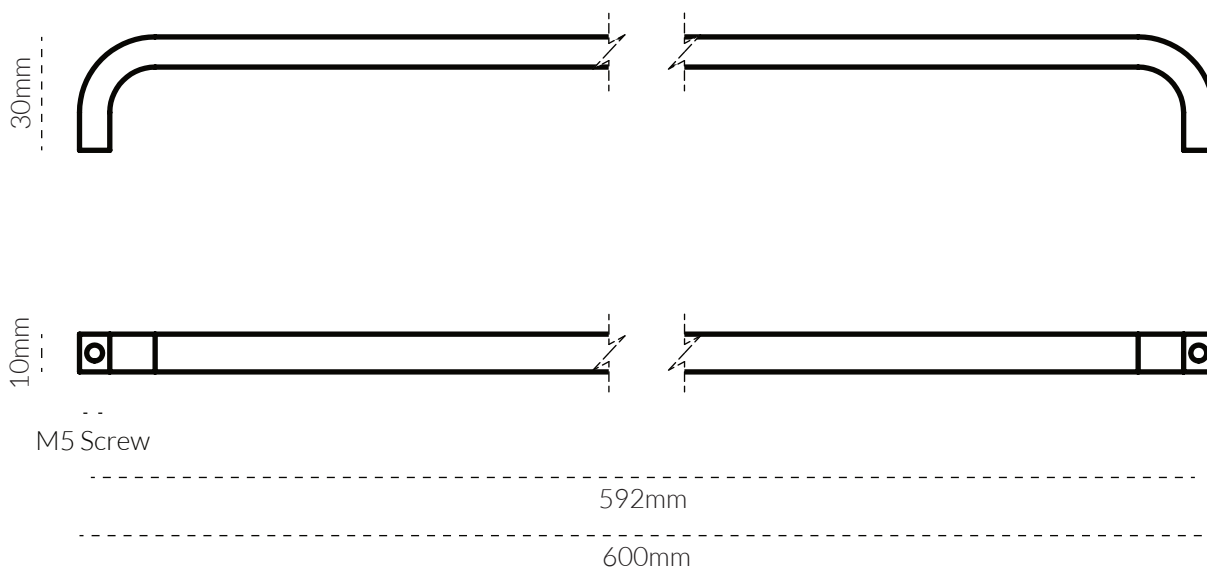

CURVE PULL LARGE 600MM

TECH SPEC

SPECIFICATIONS

FINISH	SKU	FIXINGS ALSO INCLUDED
 Natural Brass	4051-600-US4	- 2x M5 * 25mm Screw - 2x M5 * 40mm Screw - 2x M5 Spring Washer 
 Aged Brass	4051-600-AB	
 Tumbled Brass	4051-600-TB	
 Bronze	4051-600-BR	
 Brushed Nickel	4051-600-BN	
 Tumbled Nickel	4051-600-TN	
 Matte Black	4051-600-US19	
 Matte White	4051-600-W	