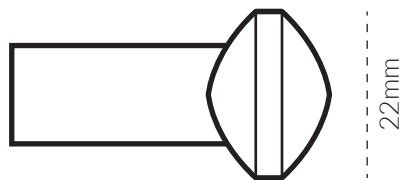

#### SPECIFICATIONS

M5 Screw

13mm

45mm

26mm

16mm

42mm

22mm