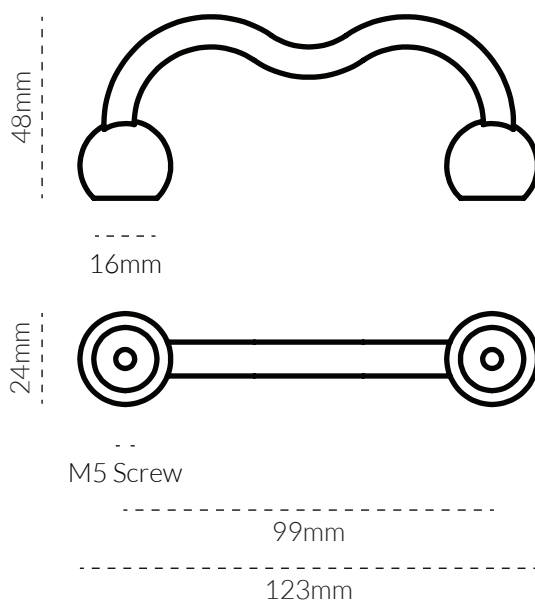

CAPRI PULL SMALL 123MM

TECH SPEC

SPECIFICATIONS

FINISH	SKU	FIXINGS ALSO INCLUDED
 Natural Brass	4078-99-US4	<ul style="list-style-type: none"> - 2x M5 * 25mm Screw - 2x M5 * 40mm Screw - 2x M5 Spring Washer 
 Aged Brass	4078-99-AB	
 Tumbled Brass	4078-99-TB	
 Bronze	4078-99-BR	
 Brushed Nickel	4078-99-BN	
 Matte Black	4078-99-US19	
 Matte White	4078-99-W	