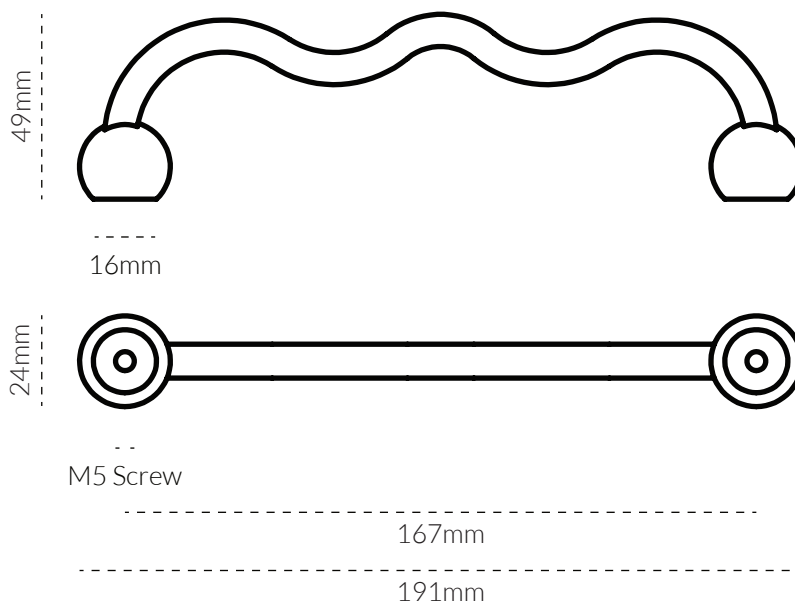

CAPRI PULL MEDIUM 191MM

TECH SPEC

SPECIFICATIONS

FINISH	SKU	FIXINGS ALSO INCLUDED
 Natural Brass	4078-167-US4	<ul style="list-style-type: none">- 2x M5 * 25mm Screw- 2x M5 * 40mm Screw- 2x M5 Spring Washer 
 Aged Brass	4078-167-AB	
 Tumbled Brass	4078-167-TB	
 Bronze	4078-167-BR	
 Brushed Nickel	4078-167-BN	
 Matte Black	4078-167-US19	
 Matte White	4078-167-W	