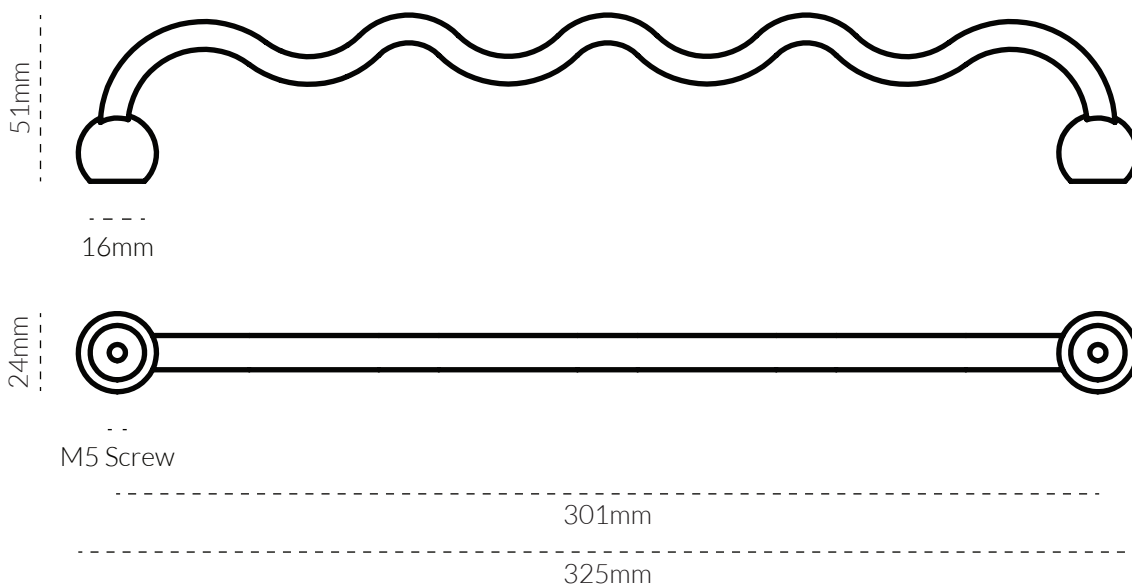

CAPRI PULL LARGE 325MM

TECH SPEC

SPECIFICATIONS

FINISH	SKU	FIXINGS ALSO INCLUDED
 Natural Brass	4078-301-US4	<ul style="list-style-type: none"> - 2x M5 * 25mm Screw - 2x M5 * 40mm Screw - 2x M5 Spring Washer 
 Aged Brass	4078-301-AB	
 Tumbled Brass	4078-301-TB	
 Bronze	4078-301-BR	
 Brushed Nickel	4078-301-BN	
 Matte Black	4078-301-US19	
 Matte White	4078-301-W	