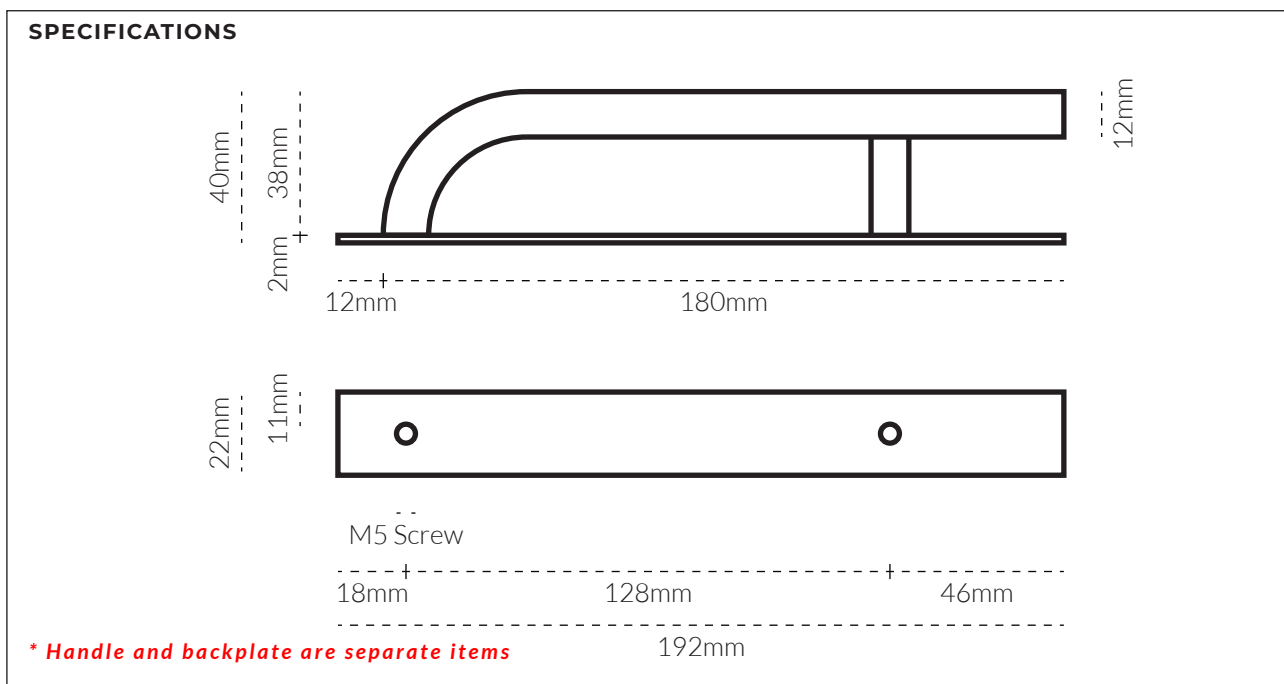

## BRERA PULL SMALL 180MM

### TECH SPEC

FINISH	SKU	FIXINGS ALSO INCLUDED
 Natural Brass	<b>Handle: 4081-180-US4</b> <b>Backplate: 4081-192-US4</b>	- 2x M5 * 25mm Screw - 2x M5 * 40mm Screw - 2x M5 Spring Washer
 Aged Brass	<b>Handle: 4081-180-AB</b> <b>Backplate: 4081-192-AB</b>	
 Tumbled Brass	<b>Handle: 4081-180-TB</b> <b>Backplate: 4081-192-TB</b>	
 Bronze	<b>Handle: 4081-180-BR</b> <b>Backplate: 4081-192-BR</b>	
 Brushed Nickel	<b>Handle: 4081-180-BN</b> <b>Backplate: 4081-192-BN</b>	
 Matte Black	<b>Handle: 4081-180-US19</b> <b>Backplate: 4081-192-US19</b>	
 Matte White	<b>Handle: 4081-180-W</b> <b>Backplate: 4081-192-W</b>	