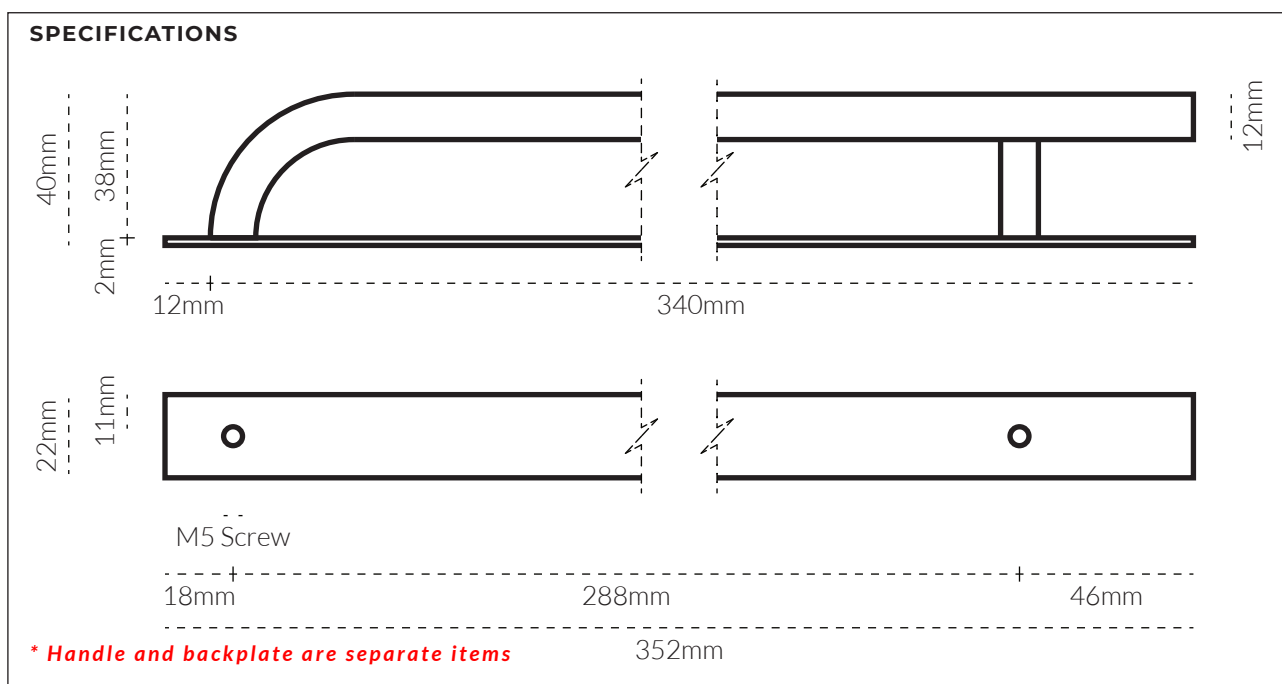

BRERA PULL MEDIUM 340MM

TECH SPEC

FINISH	SKU	FIXINGS ALSO INCLUDED
 Natural Brass	Handle: 4081-340-US4 Backplate: 4081-352-US4	- 2x M5 * 25mm Screw - 2x M5 * 40mm Screw - 2x M5 Spring Washer
 Aged Brass	Handle: 4081-340-AB Backplate: 4081-352-AB	
 Tumbled Brass	Handle: 4081-340-TB Backplate: 4081-352-TB	
 Bronze	Handle: 4081-340-BR Backplate: 4081-352-BR	
 Brushed Nickel	Handle: 4081-340-BN Backplate: 4081-352-BN	
 Matte Black	Handle: 4081-340-US19 Backplate: 4081-352-US19	
 Matte White	Handle: 4081-340-W Backplate: 4081-352-W	