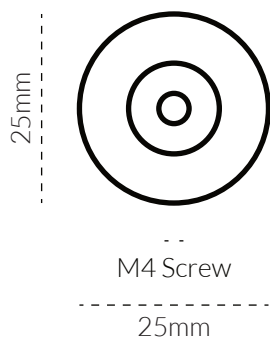

ASCOT KNOB SMALL 25MM

TECH SPEC

SPECIFICATIONS

FINISH	SKU	FIXINGS ALSO INCLUDED
 Natural Brass	4043-25-US4	 <ul style="list-style-type: none">- 1x M4 * 25mm Screw- 1x M4 * 40mm Screw- 1x M4 * 40mm Double Coach Screw- 1x M4 Spring Washer
 Aged Brass	4043-25-AB	
 Tumbled Brass	4043-25-TB	
 Bronze	4043-25-BR	
 Brushed Nickel	4043-25-BN	
 Tumbled Nickel	4043-25-TN	
 Matte Black	4043-25-US19	
 Matte White	4043-25-W	