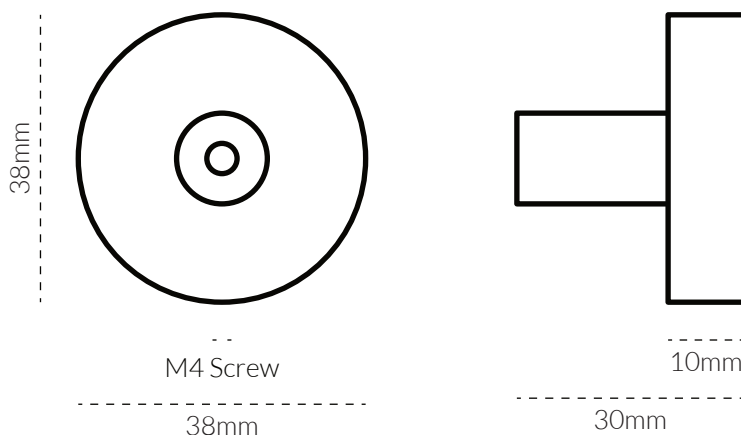

ASCOT KNOB LARGE 38MM

TECH SPEC

SPECIFICATIONS

FINISH	SKU	FIXINGS ALSO INCLUDED
 Natural Brass	4043-38-US4	<ul style="list-style-type: none"> - 1x M4 * 25mm Screw - 1x M4 * 40mm Screw - 1x M4 * 40mm Double Coach Screw - 1x M4 Spring Washer 
 Aged Brass	4043-38-AB	
 Tumbled Brass	4043-38-TB	
 Bronze	4043-38-BR	
 Brushed Nickel	4043-38-BN	
 Tumbled Nickel	4043-38-TN	
 Matte Black	4043-38-US19	
 Matte White	4043-38-W	