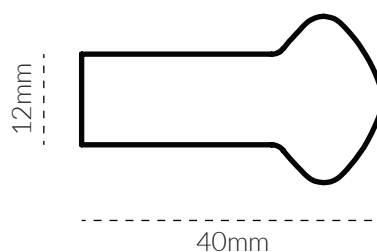

ALMOND KNOB SMALL 45MM

TECH SPEC

SPECIFICATIONS

FINISH	SKU	FIXINGS ALSO INCLUDED
 Natural Brass	4079-45-US4	<ul style="list-style-type: none"> - 1x M5 * 25mm Screw - 1x M5 * 40mm Screw - 1x M5 Spring Washer 
 Aged Brass	4079-45-AB	
 Tumbled Brass	4079-45-TB	
 Bronze	4079-45-BR	
 Brushed Nickel	4079-45-BN	
 Tumbled Nickel	4079-45-TN	
 Matte Black	4079-45-US19	
 Matte White	4079-45-W	