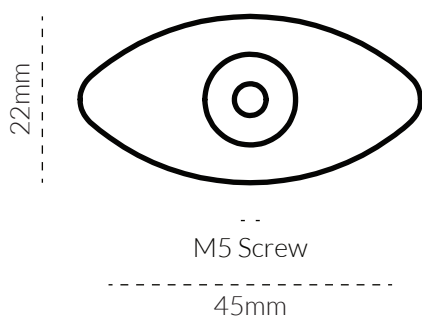

ALMOND KNOB SMALL 45MM

TECH SPEC

SPECIFICATIONS

FINISH	SKU	FIXINGS ALSO INCLUDED
 Natural Brass	4079-45-US4	<ul style="list-style-type: none"> - 1x M5 * 25mm Screw - 1x M5 * 40mm Screw - 1x M5 Spring Washer 
 Aged Brass	4079-45-AB	
 Tumbled Brass	4079-45-TB	
 Bronze	4079-45-BR	
 Brushed Nickel	4079-45-BN	
 Tumbled Nickel	4079-45-TN	
 Matte Black	4079-45-US19	
 Matte White	4079-45-W	