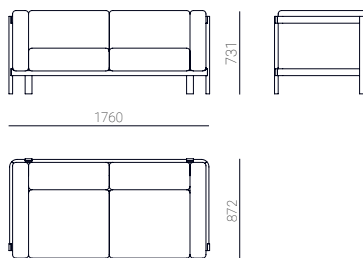

UPHOLSTERY- FABRIC

Linen Camouflage Earth Cardamon Ebony

Iora Chutney Tarragon Tapestry Blueberry

UPHOLSTERY- LEATHER

Natural Almond Brown Coffe Olive Black

LIFT 1 seat sofa

LIFT 2 seats sofa

LIFT 3 seats sofa