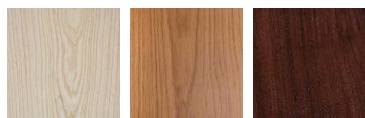

MATERIALS

Frame made in solid wood - available in Ash, Oak and Walnut.

Upholstery in fabric (ROMO LINARA) or leather. See available colours below.

FINISHINGS

Surface protected with matte lacquer.

WOOD

Ash Oak Walnut

UPHOLSTERY- FABRIC

Linen Camouflage Earth Cardamon Ebony

Iora Chutney Tarragon Tapestry Blueberry

UPHOLSTERY- LEATHER

Natural Almond Brown Coffe Olive Black

LIFT 1 seat sofa

LIFT 2 seats sofa

LIFT 3 seats sofa