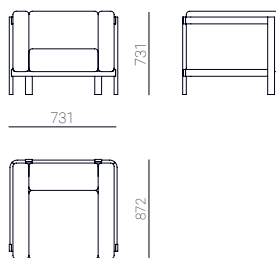

UPHOLSTERY- FABRIC

Linen Camouflage Earth Cardamon Ebony

Iora Chutney Tarragon Tapestry Blueberry

UPHOLSTERY- LEATHER

Natural Almond Brown Coffe Olive Black

LIFT 1 seat sofa

LIFT 2 seats sofa

LIFT 3 seats sofa