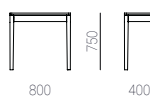

FINISHINGS

Surface protected with matte lacquer.

Ash

Oak

Walnut

Rectangular 80 x 40

Rectangular 120 x 40

Rectangular 160 x 40