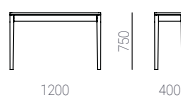

FINISHINGS

Surface protected with matte lacquer.

Ash

Oak

Walnut

Rectangular 80 x 40

Rectangular 120 x 40

Rectangular 160 x 40