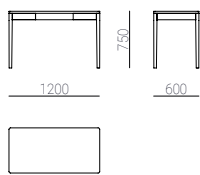

MOR

by Pedro Sottomayor

FRONT

FRONT product sheet

FRONT is an elegant desk that suits well in homes, offices or reception areas. Two drawers, as well as cable storage are integrated in the table structure, which gives the desk a clean look that draws the attention on all the fine materials used to build it.

VERSIONS

Available in a range of woods and sizes. On request it is possible to customize this product regarding materials or dimensions.

MATERIALS

Legs in solid wood, tabletop and structure in veneered plywood combined with solid wood - available in Ash, Oak and Walnut.

FINISHINGS

Surface protected with matte lacquer.

Ash Oak Walnut

Rectangular 120 x 60

Rectangular 140 x 70

Rectangular 160 x 80

Rectangular 180 x 90

Rectangular 200 x 100