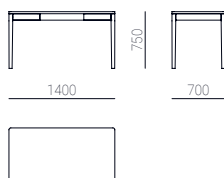

FINISHINGS

Surface protected with matte lacquer.

Ash Oak Walnut

Rectangular 120 x 60

Rectangular 140 x 70

Rectangular 160 x 80

Rectangular 180 x 90

Rectangular 200 x 100