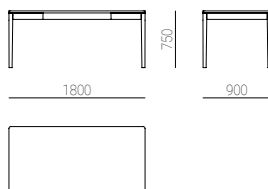

FINISHINGS

Surface protected with matte lacquer.

Ash Oak Walnut

Rectangular 120 x 60

Rectangular 140 x 70

Rectangular 160 x 80

Rectangular 180 x 90

Rectangular 200 x 100