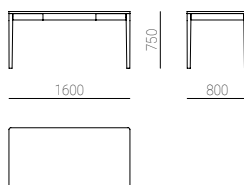

FINISHINGS

Surface protected with matte lacquer.

Ash Oak Walnut

Rectangular 120 x 60

Rectangular 140 x 70

Rectangular 160 x 80

Rectangular 180 x 90

Rectangular 200 x 100