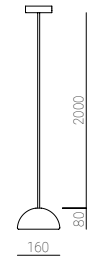

# BULB product sheet

BULB is a lighting line consisting of lamps in classic geometric shapes. The light bulbs are secured inside of the handblown milky glass pieces, which make them spread a gentle glow with a warm character. This creates a cozy atmosphere in any space you choose to illuminate with BULB. Beautiful as a single piece or combined in sets of your favourite shapes.

## VERSIONS

Two different lamp dimensions available in four shapes and to be combined with any of the five coloured fabric cords.

Cone small

Cylinder small

Sphere small

Hemisphere small

Cone medium

Cylinder medium

Sphere medium

Hemisphere medium