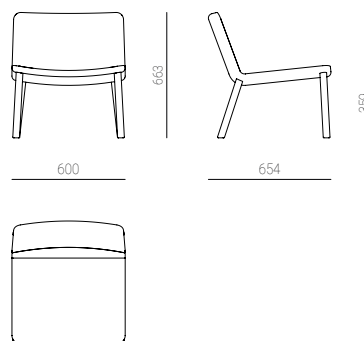

MOR

by Daniel Schofield

ALLAY

MOR DESIGN. MADE SIMPLE

ALLAY product sheet

Designed to have a calming and inviting presence, the Allay chair brings together craft and simplicity to create an honest, comfortable and timeless piece.

By engaging in the process of subtraction, details are reduced to create a pure and refined shape that is easy to connect with and will age gracefully. The form has been broken down to its essential components and balances aesthetics with practicality and durability.