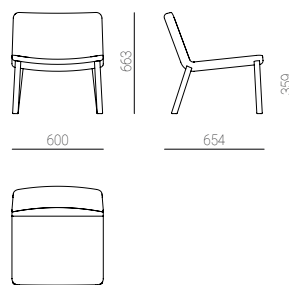

MOR

by Daniel Schofield

ALLAY

MOR DESIGN. MADE SIMPLE

ALLAY product sheet

Designed to have a calming and inviting presence, the Allay chair brings together craft and simplicity to create an honest, comfortable and timeless piece.

By engaging in the process of subtraction, details are reduced to create a pure and refined shape that is easy to connect with and will age gracefully. The form has been broken down to its essential components and balances aesthetics with practicality and durability.