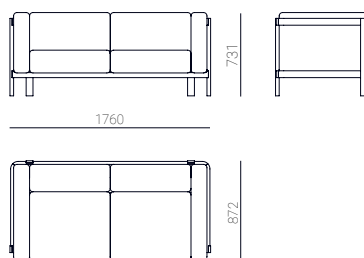

UPHOLSTERY- FABRIC

Linen Camouflage Earth Cardamon Ebony

Iora Chutney Tarragon Tapestry Blueberry

UPHOLSTERY- LEATHER

Natural Almond Brown Coffe Olive Black

LIFT 1 seat sofa

LIFT 2 seats sofa

LIFT 3 seats sofa