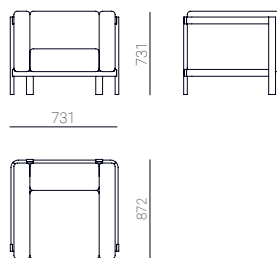

UPHOLSTERY- FABRIC

Linen Camouflage Earth Cardamon Ebony

Iora Chutney Tarragon Tapestry Blueberry

UPHOLSTERY- LEATHER

Natural Almond Brown Coffe Olive Black

LIFT 1 seat sofa

LIFT 2 seats sofa

LIFT 3 seats sofa