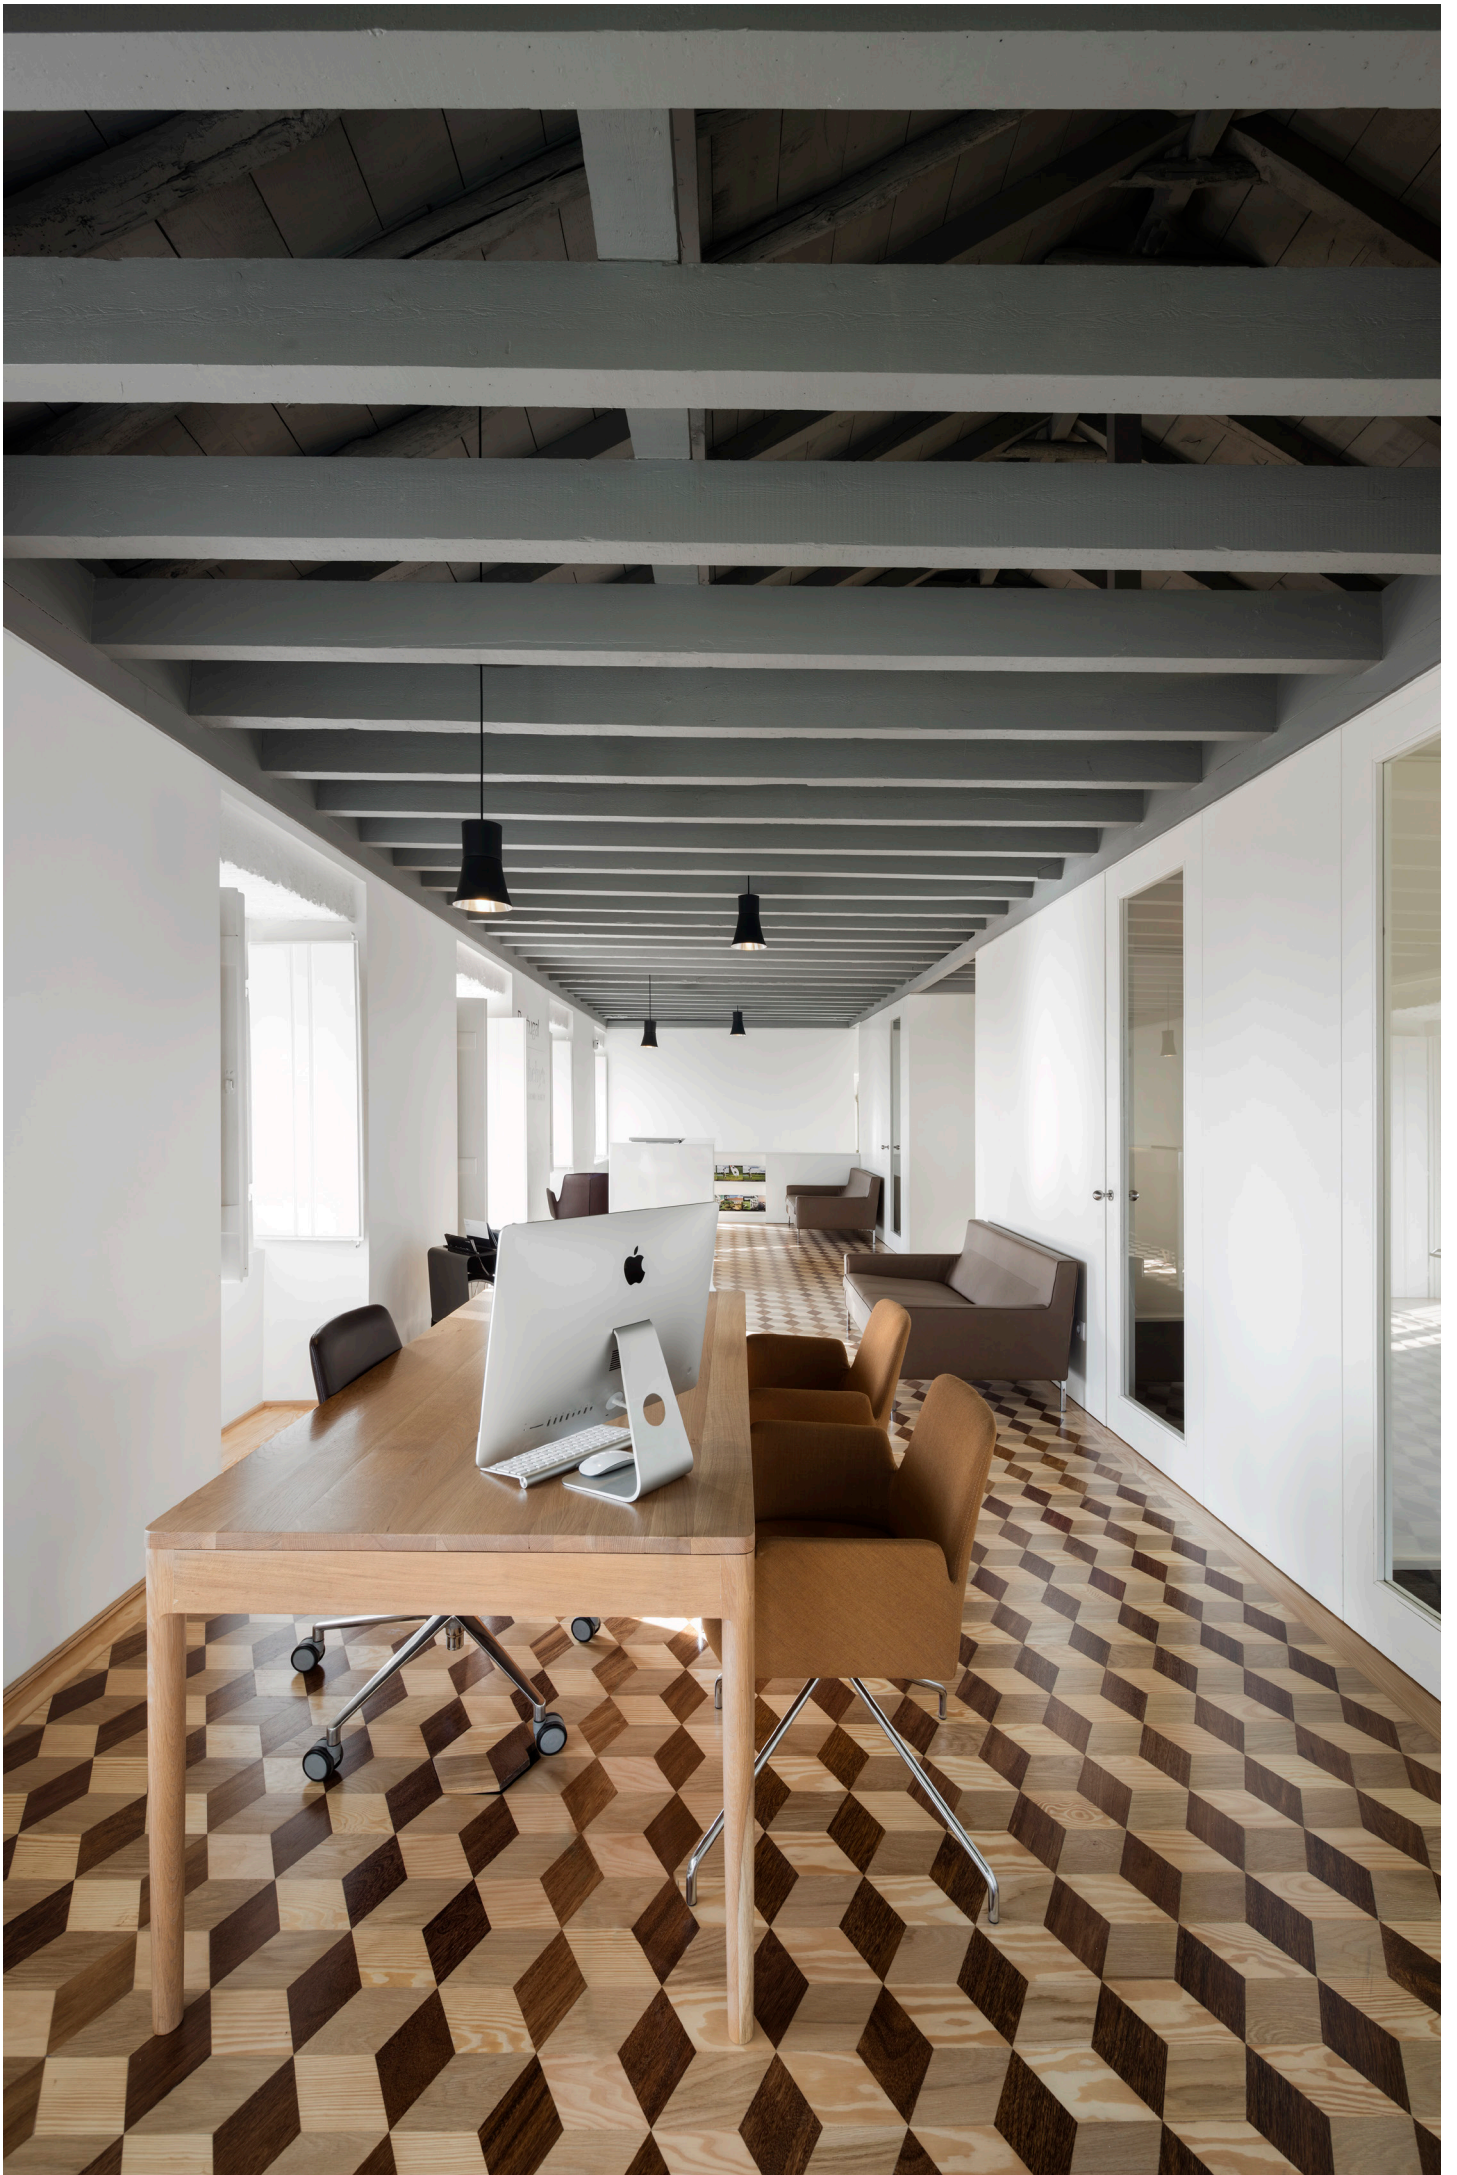

MOR

by Pedro Sottomayor

FRONT

FRONT product sheet

FRONT is an elegant desk, which suits well in homes, offices or reception areas. Two drawers, as well as cable storage are integrated in the table structure, which gives the desk a clean look that draws the attention on all the fine materials used to build it.