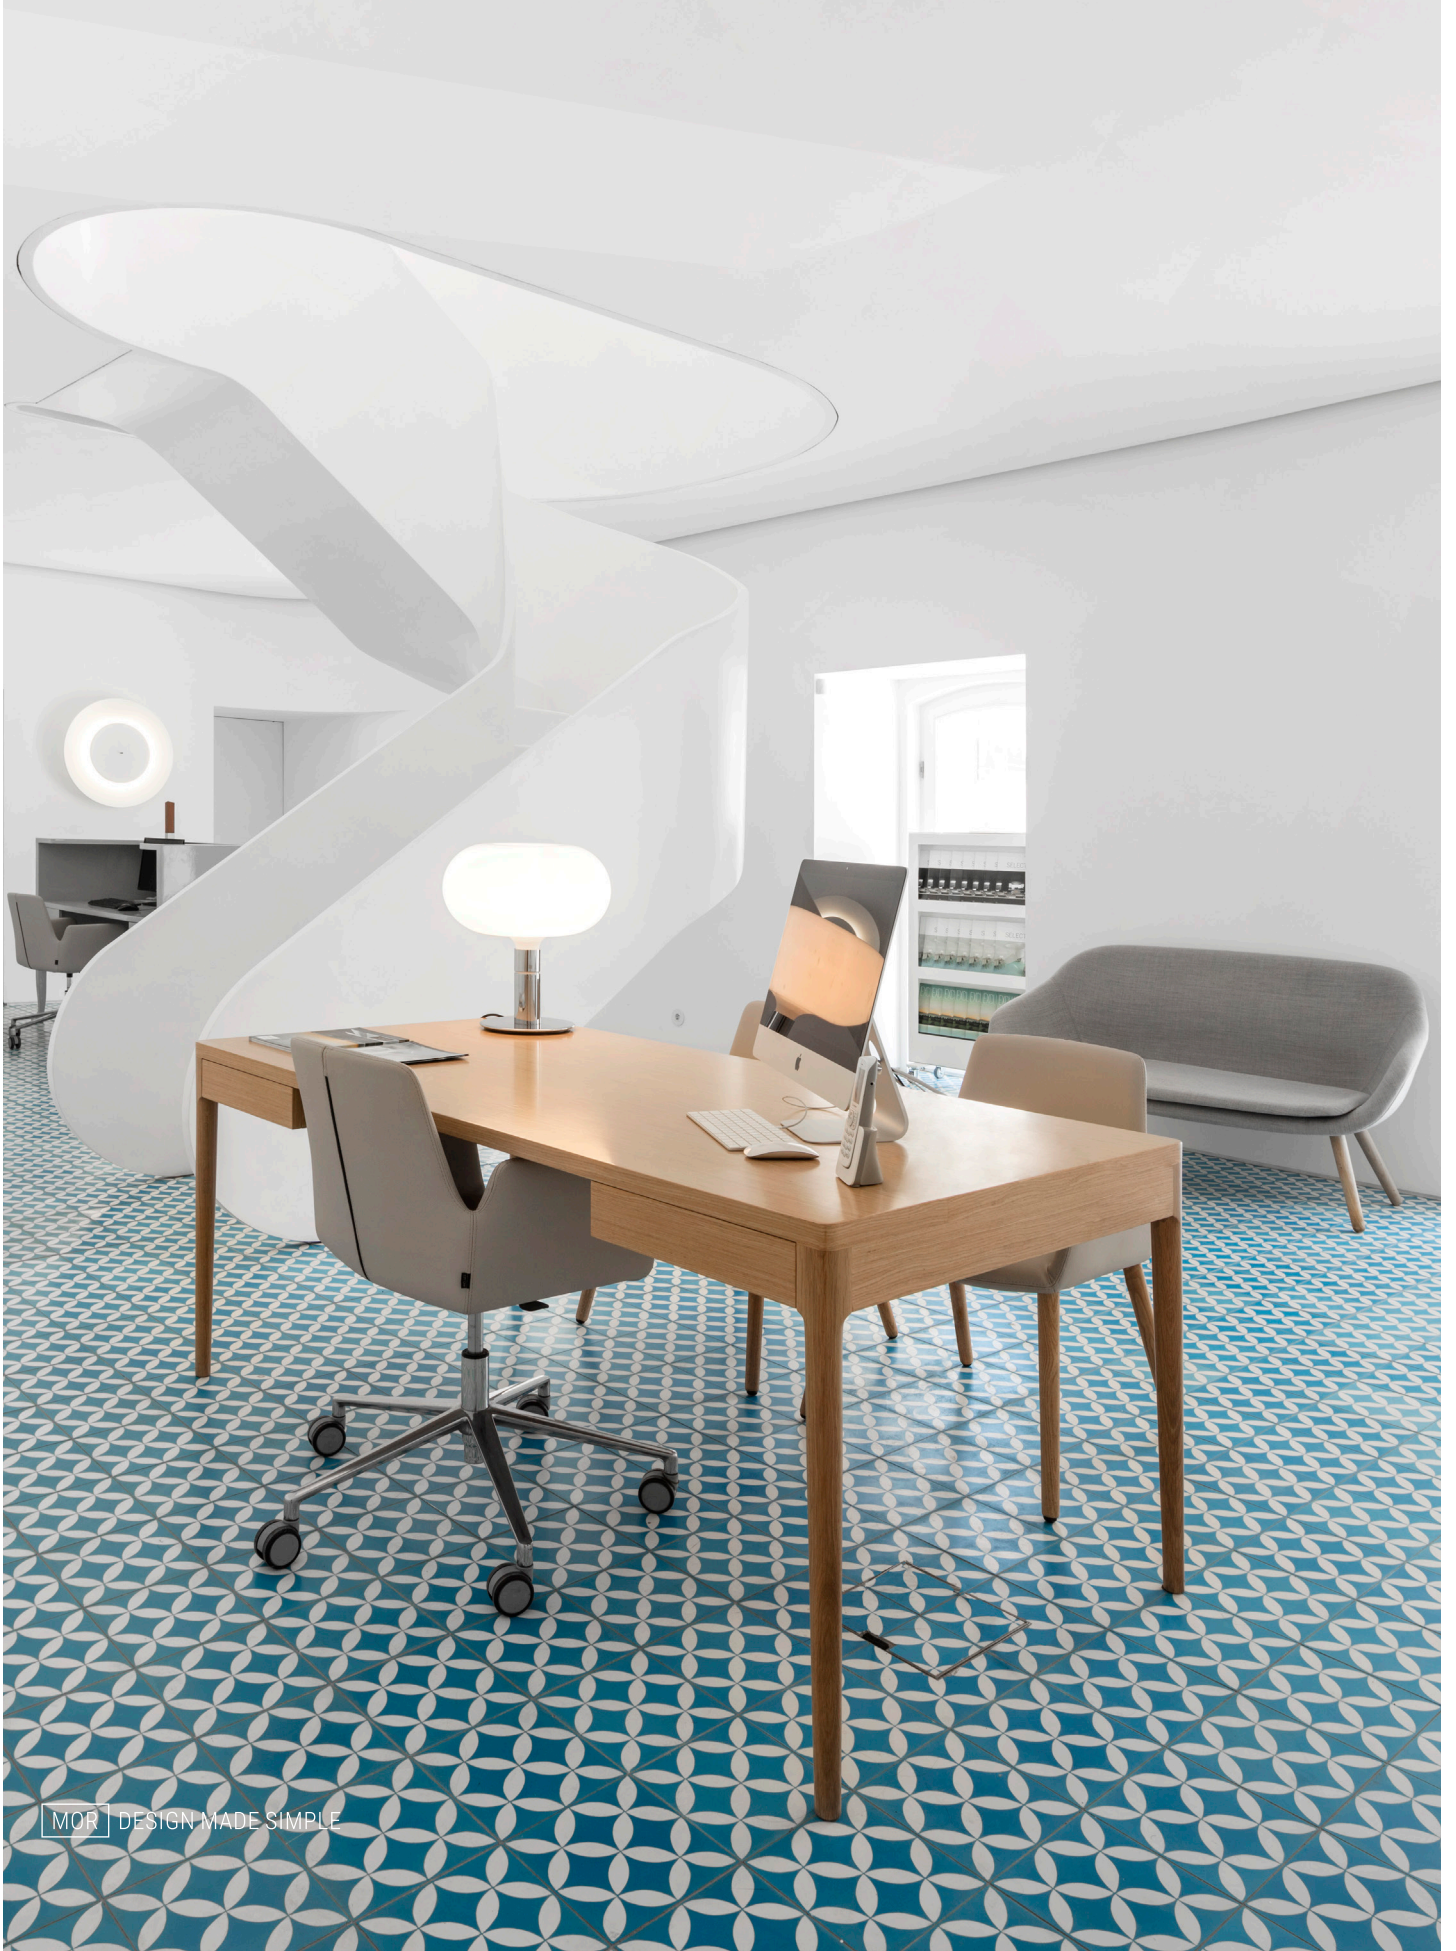

MOR

by Pedro Sottomayor

FRONT

FRONT product sheet

FRONT is an elegant desk, which suits well in homes, offices or reception areas. Two drawers, as well as cable storage are integrated in the table structure, which gives the desk a clean look that draws the attention on all the fine materials used to build it.