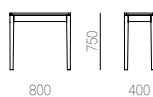

FINISHINGS

Surface protected with matte lacquer.

Ash

Oak

Walnut

Rectangular 80 x 40

Rectangular 120 x 40

Rectangular 160 x 40