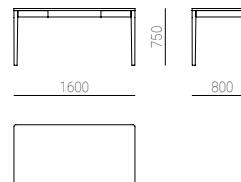

FINISHINGS

Surface protected with matte lacquer.

Ash

Oak

Walnut

Rectangular 120 x 60

Rectangular 140 x 70

Rectangular 160 x 80

Rectangular 180 x 90

Rectangular 200 x 100