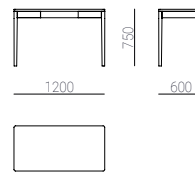

FINISHINGS

Surface protected with matte lacquer.

Ash

Oak

Walnut

Rectangular 120 x 60

Rectangular 140 x 70

Rectangular 160 x 80

Rectangular 180 x 90

Rectangular 200 x 100