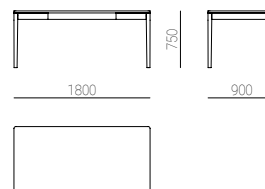

FINISHINGS

Surface protected with matte lacquer.

Ash

Oak

Walnut

Rectangular 120 x 60

Rectangular 140 x 70

Rectangular 160 x 80

Rectangular 180 x 90

Rectangular 200 x 100