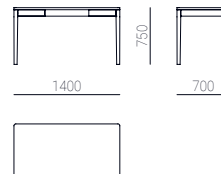

FINISHINGS

Surface protected with matte lacquer.

Ash

Oak

Walnut

Rectangular 120 x 60

Rectangular 140 x 70

Rectangular 160 x 80

Rectangular 180 x 90

Rectangular 200 x 100