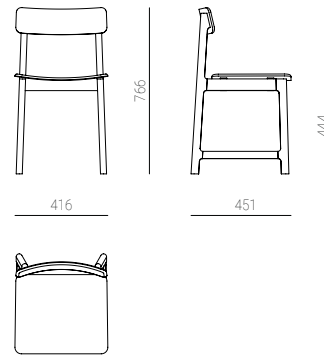

MIND

by Depping & Jørgensen

FRAME Chair

FRAME Chair product sheet

FRAME collection is the perfect trio for any gathering space. The collection includes a table, a chair and a bench, holding everything one needs for a cozy get together. Being a simple yet sculptural and self-explaining design, the collection is meant to resemble a craft feeling, an ode to classic wooden furniture and handcrafting.

The chair is constructed with two frames referring to the same shape as the bench and table, but it has a laminated seat and back to give extra comfort.

PRODUCT FAMILY

FRAME Chair
FRAME Bench
FRAME Table