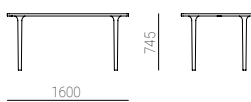

MOR

by Pedro Sottomayor

CAST Table

MOR | DESIGN MADE SIMPLE

CAST Table product sheet

The CAST Table has a versatile base system that can be used with a tabletop of any shape and size. Possible tops are round, oval, rectangular or square, some available with extensions. Due to an easy personalization of the table, it is ideal for a wide range of uses in a home or office environment. It optionally offers useful features such as a cable storage solution for an exquisite office meeting table.

PRODUCT FAMILY

CAST Chair
CAST Table

VERSIONS

Available in a range of woods and sizes. On request it is possible to customize this product regarding materials or dimensions.

MATERIALS

Legs in solid wood, tabletop in veneered plywood combined with solid wood - available in Ash, Oak and Walnut.

FINISHINGS

Surface protected with matte lacquer.

Ash Oak Walnut

Rectangular 160 x 100

Rectangular 220 x 110

Rectangular 220 x 110
extensible

Round 130

Round 160