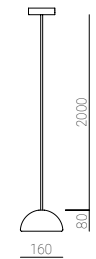

PRODUCT FAMILY

BULB small

BULB medium

VERSIONS

Two different lamp dimensions available in four shapes and to be combined with any of the five coloured fabric cords.

LIGHTSOURCE

BULB small

LED G9 - 3,8W - 380 lm - 2700K

Yellow

Red

Cone
small

Cylinder
small

Sphere
small

Hemisphere
small

Cone
medium

Cylinder
medium

Sphere
medium

Hemisphere
medium