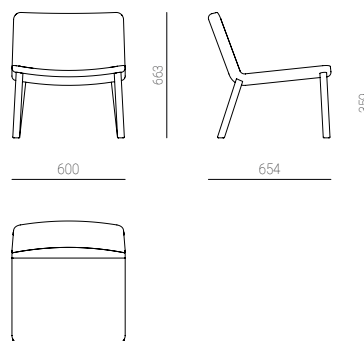

## ALLAY product sheet

Designed to have a calming and inviting presence, the Allay chair brings together craft and simplicity to create an honest, comfortable and timeless piece.

By engaging in the process of subtraction, details are reduced to create a pure and refined shape that is easy to connect with and will age gracefully. The form has been broken down to its essential components and balances aesthetics with practicality and durability.