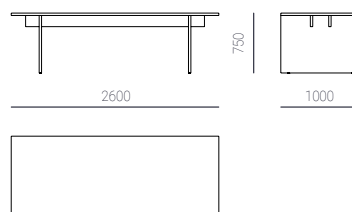

### FINISHINGS

Surface protected with matte lacquer.

Ash

Oak

Walnut

BASE table 200x100

BASE table 260x100