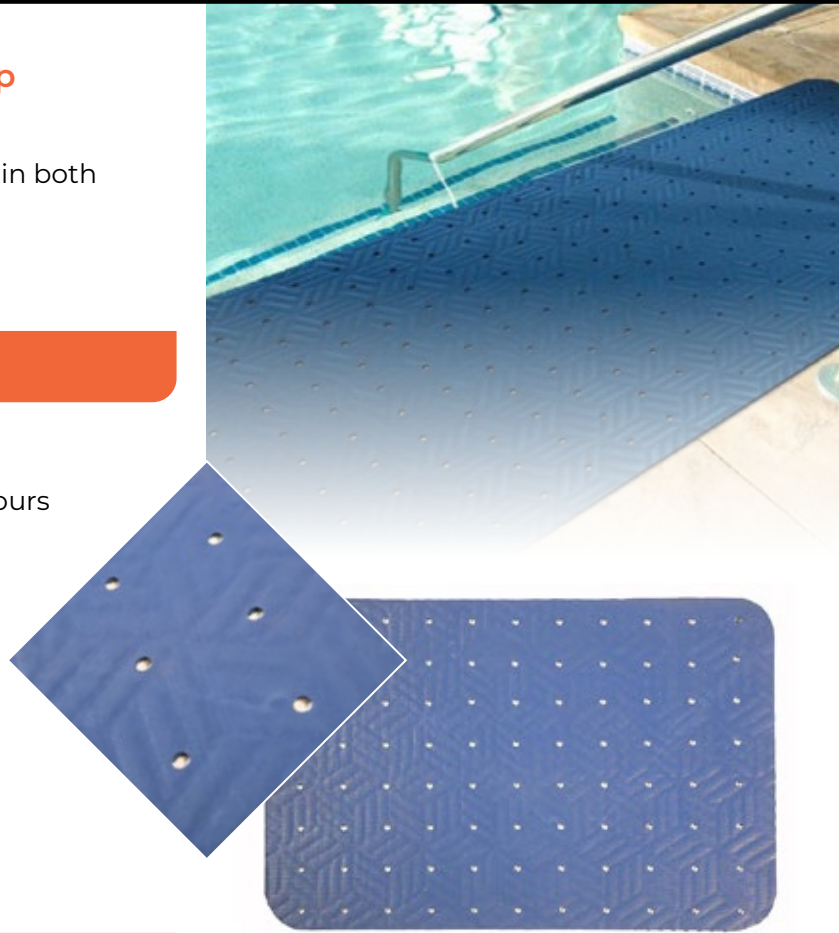

## ANTI-FATIGUE MAT

This unique design provides excellent slip resistance and anti-fatigue properties.

The Wet Step Mat is soft to walk on with bare feet, in both indoor and outdoor areas.

### FEATURES & BENEFITS

- Drain holes allow water to freely drain away
- Anti-microbial treated for protection against odours and degradation
- Durable closed-cell nitrile rubber cushion is UV-resistant and will last for years
- Slip Resistant, grease/oil proof
- Can be autoclave sterilized for healthcare use

### SPECIFICATIONS

Uses	Indoor and outdoor use Wet or dry areas
Materials	Closed-cell nitrile rubber cushion
Thickness	6mm

### COLOURS

Blue